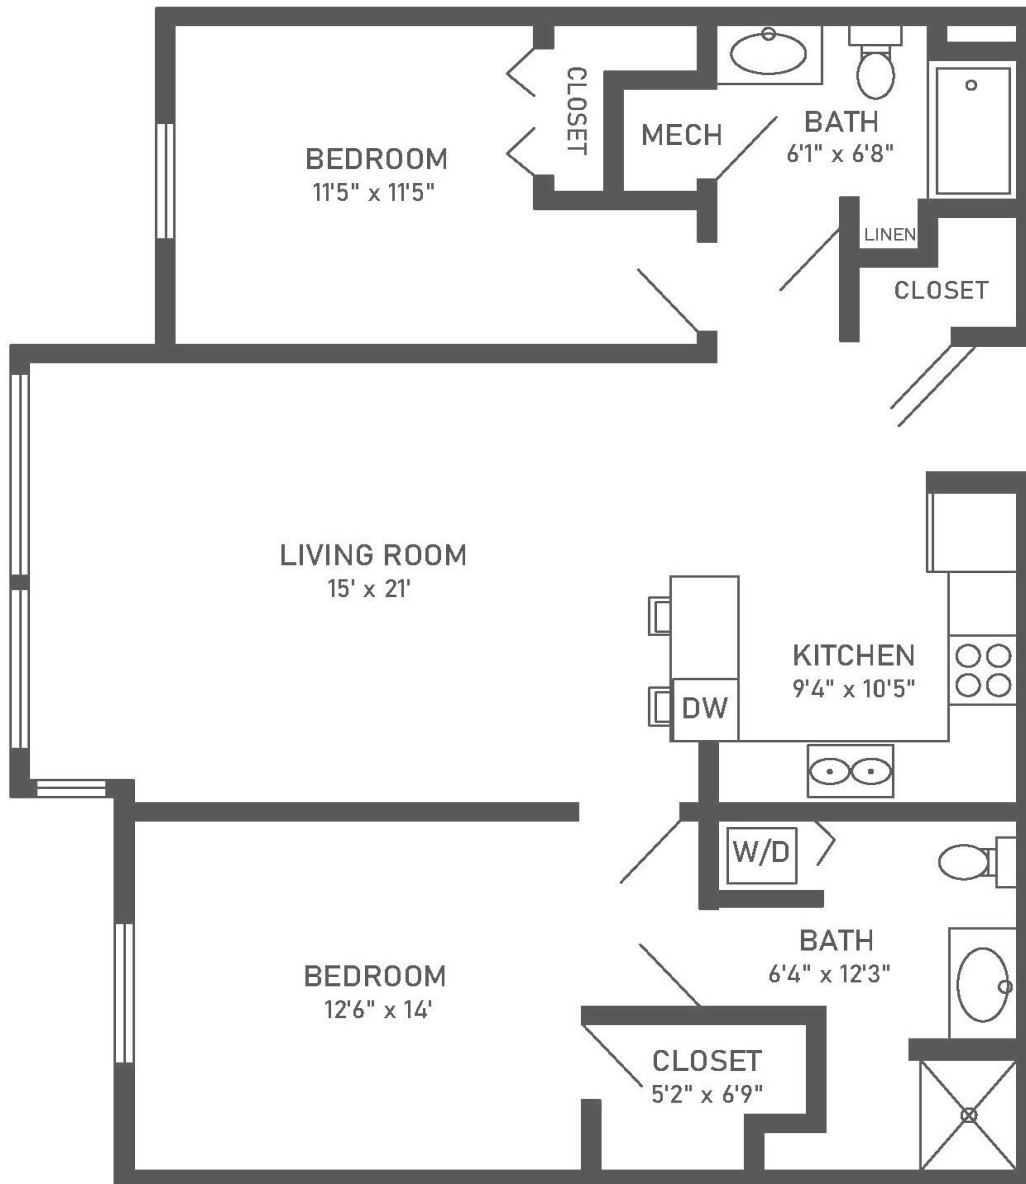

Glen Arbor
Two-Bedroom, Two-Bath (Peninsula)

1,182 sq. ft.

Dimensions are approximate.

2510 Lake Michigan Drive NW, Grand Rapids, MI 49504 (616) 735-6080 CovLivingGreatLakes.org

Covenant Living Communities & Services is a ministry of the Evangelical Covenant Church and does not discriminate pursuant to the federal Fair Housing Act. All faiths and beliefs are welcome.