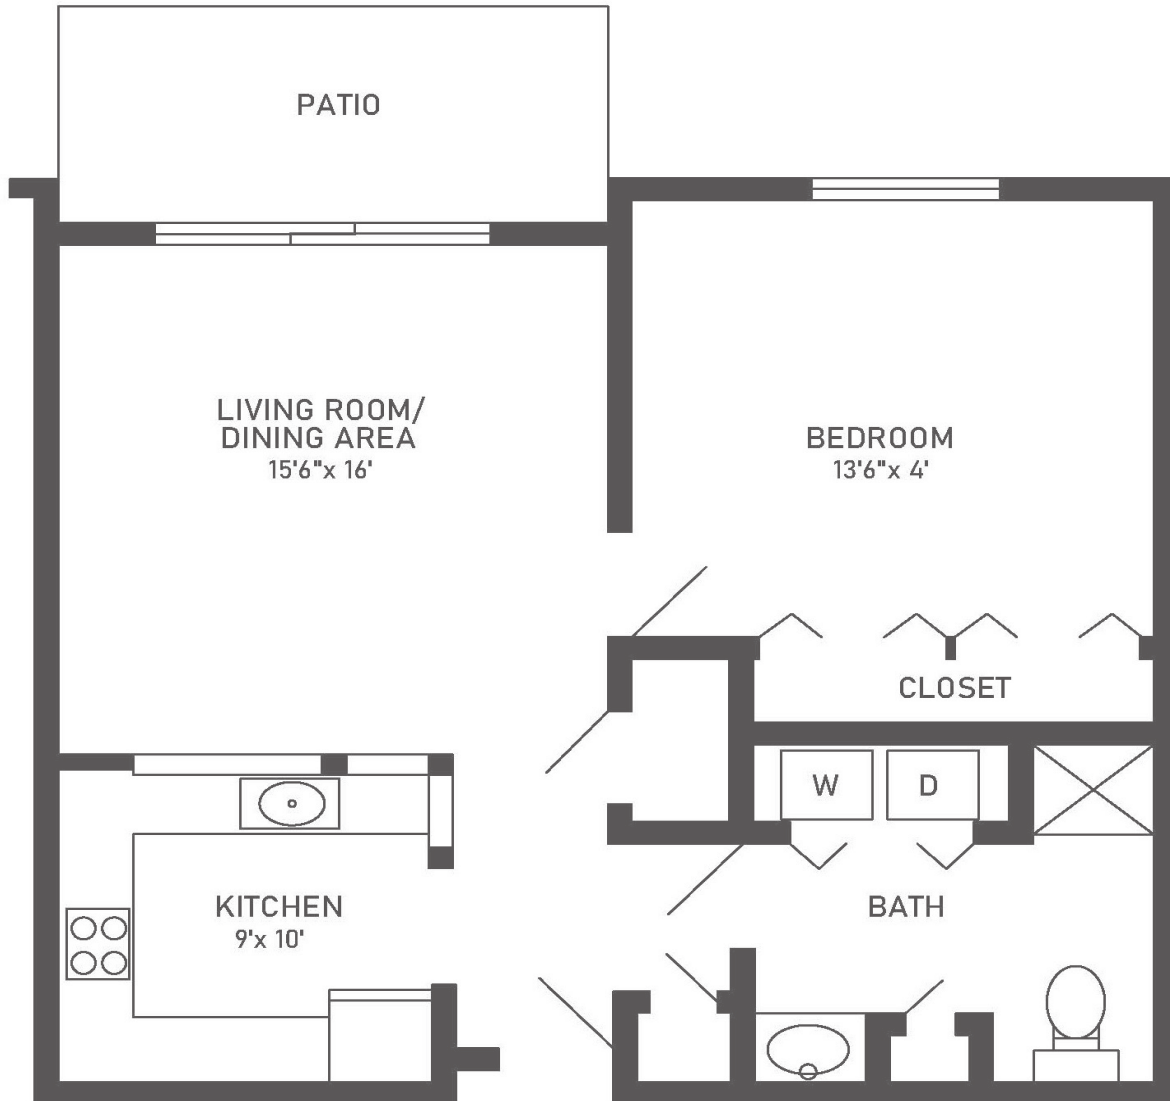

Marquette
One-Bedroom, One-Bath

804 sq. ft.

Dimensions are approximate.

2510 Lake Michigan Drive NW, Grand Rapids, MI 49504 (616) 735-6080 CovLivingGreatLakes.org

Covenant Living Communities & Services is a ministry of the Evangelical Covenant Church and does not discriminate pursuant to the federal Fair Housing Act. All faiths and beliefs are welcome.