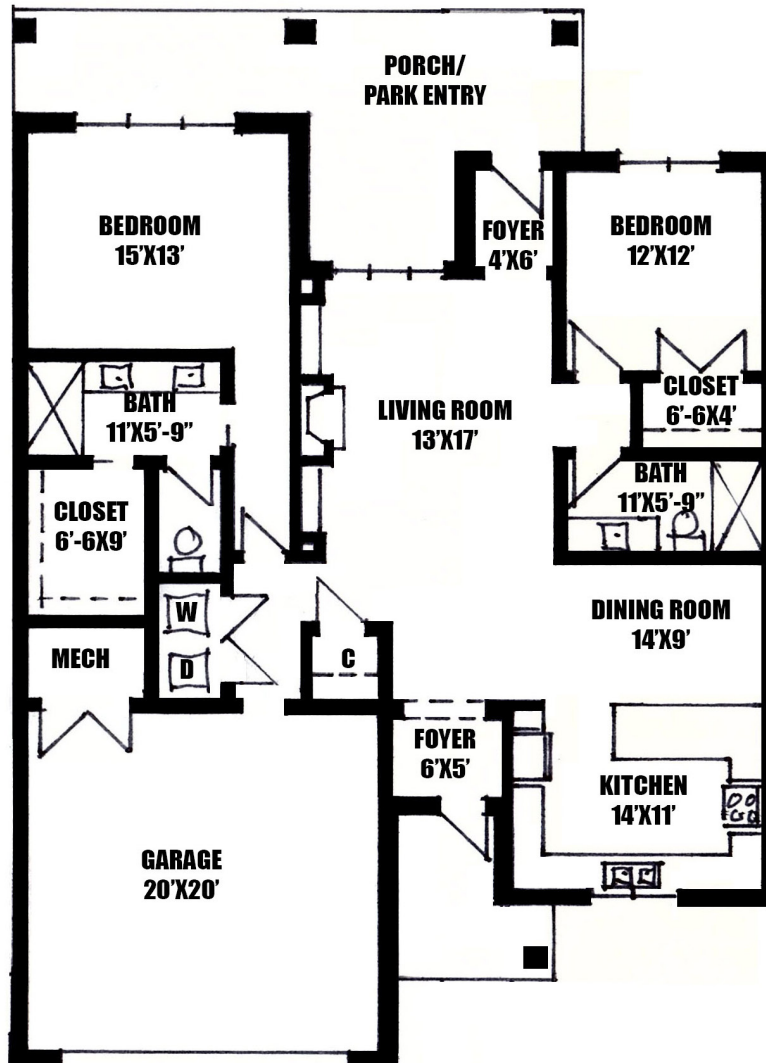

Cottage Home - A2

Two-Bedroom, Two-Bath

Dimensions are approximate.

2510 Lake Michigan Drive NW, Grand Rapids, MI 49504 (616) 735-6080 CovLivingGreatLakes.org

Floorplans are proposed and conceptual only, and are based upon preliminary development plans which are subject to withdrawal, revisions and other changes. Covenant Living Communities & Services does not discriminate pursuant to the federal Fair Housing Act. All faiths and beliefs are welcome.