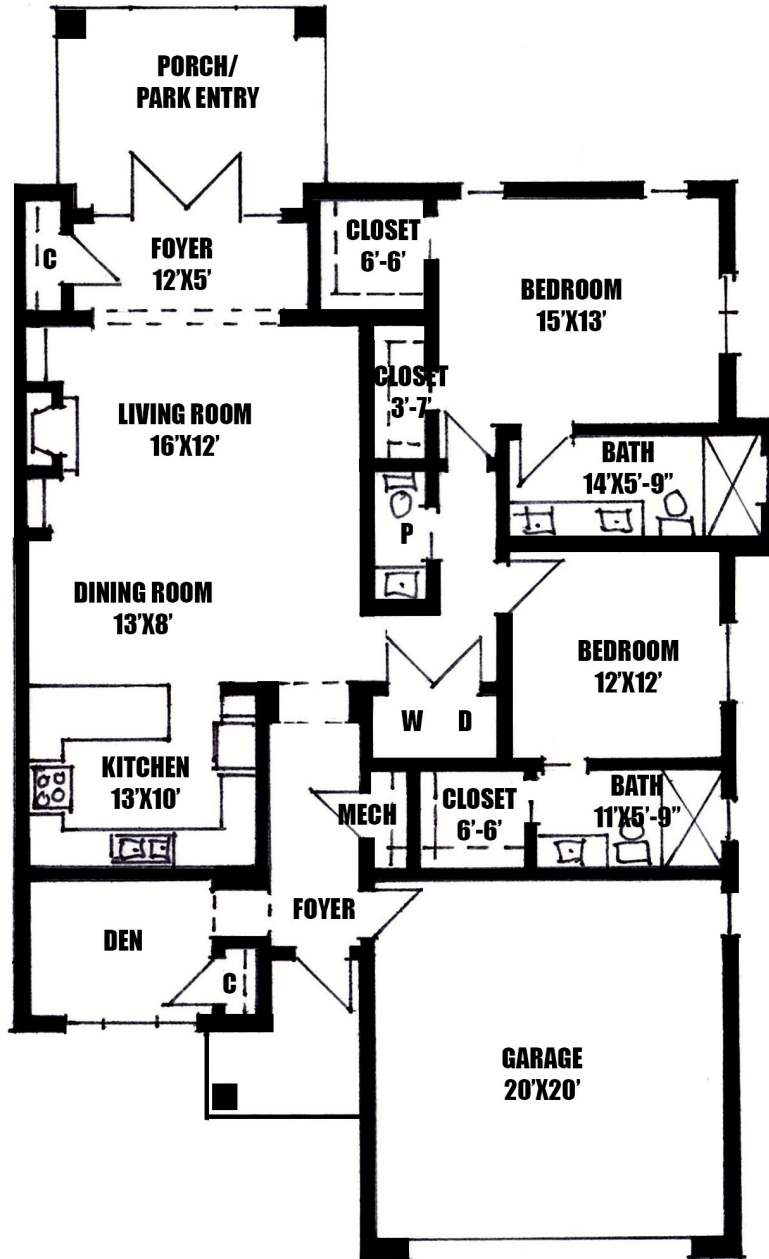

Cottage Home - B1  
Two-Bedroom + Den, Two and Half-Bath

Dimensions are approximate.

2510 Lake Michigan Drive NW, Grand Rapids, MI 49504 (616) 735-6080 CovLivingGreatLakes.org

Floorplans are proposed and conceptual only, and are based upon preliminary development plans which are subject to withdrawal, revisions and other changes. Covenant Living Communities & Services does not discriminate pursuant to the federal Fair Housing Act. All faiths and beliefs are welcome.