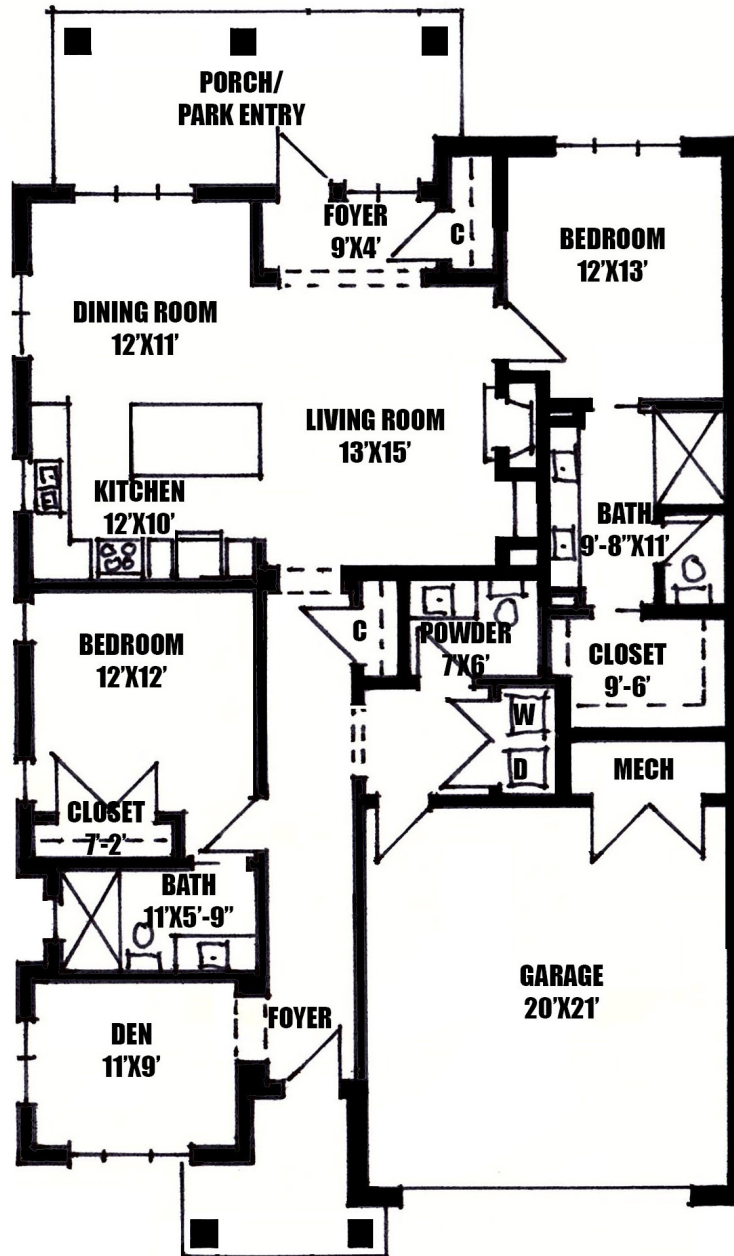

Cottage Home - C1
Two-Bedroom + Den, Two and Half-Bath

Dimensions are approximate.

2510 Lake Michigan Drive NW, Grand Rapids, MI 49504 (616) 735-6080 CovLivingGreatLakes.org

Floorplans are proposed and conceptual only, and are based upon preliminary development plans which are subject to withdrawal, revisions and other changes. Covenant Living Communities & Services does not discriminate pursuant to the federal Fair Housing Act. All faiths and beliefs are welcome.