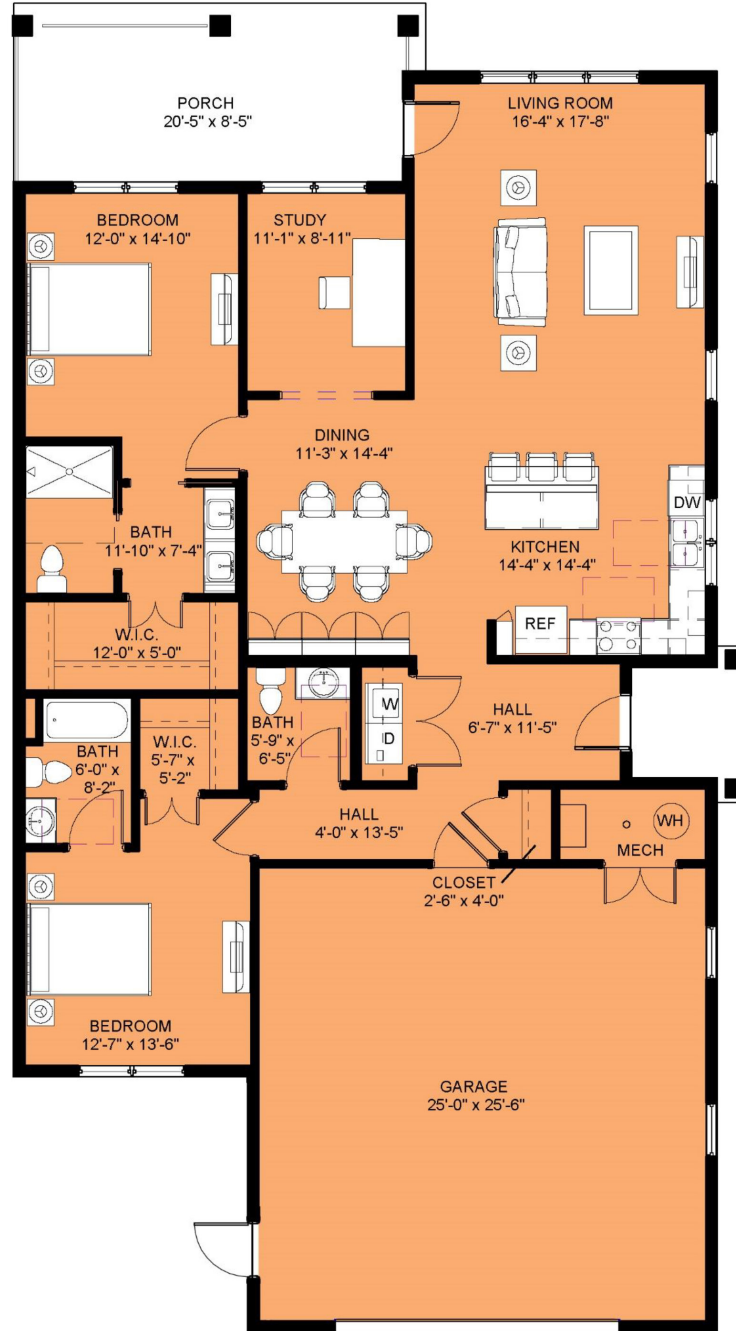

Bay Harbor ~ Cottage Home D  
Two-Bedroom, Three-Bath (right garage)

1,691 sq. ft.

Dimensions are approximate.

Dimensions and layout are proposed and conceptual only, and are based upon preliminary development plans which are subject to withdrawal, revisions and other changes.

# Bay Harbor ~ Cottage Home D

## Two-Bedroom, Three-Bath (right garage)

1,691 sq. ft.

Dimensions are approximate.

Dimensions and layout are proposed and conceptual only, and are based upon preliminary development plans which are subject to withdrawal, revisions and other changes.