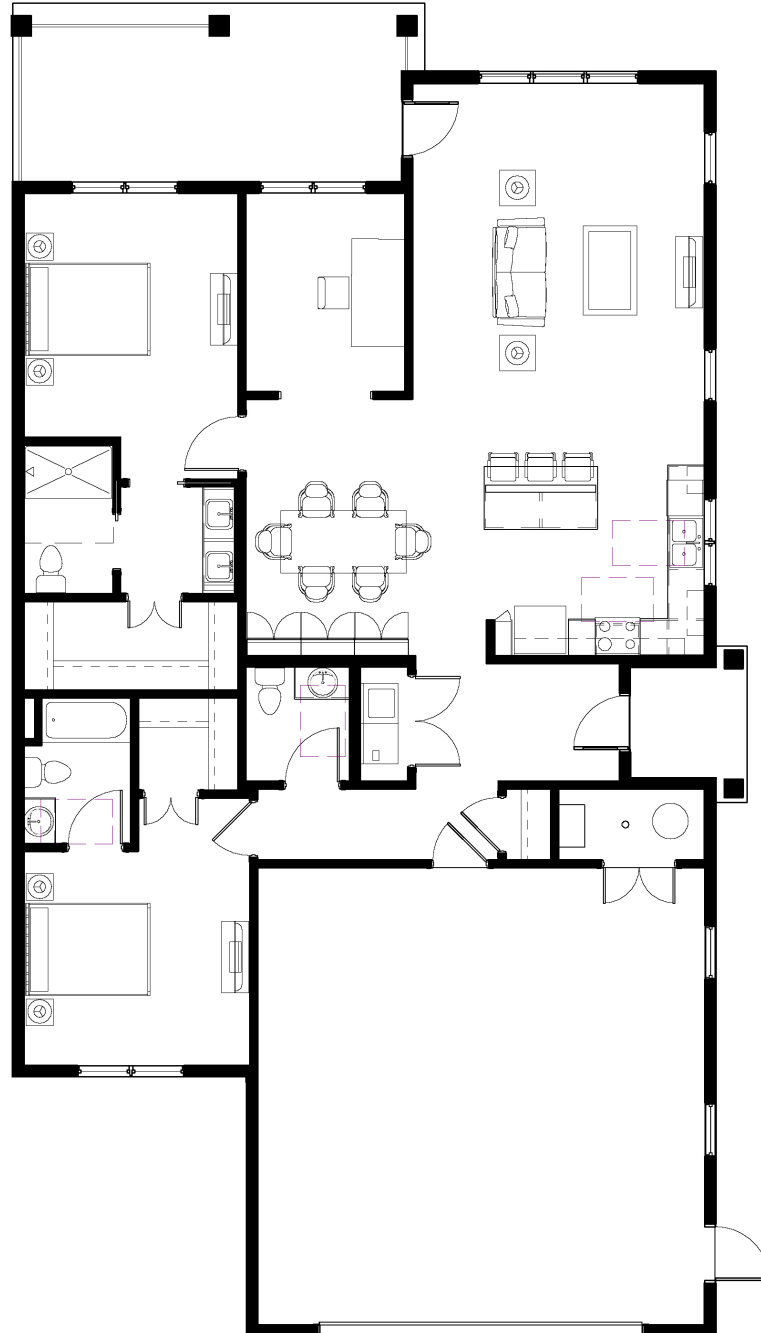

Bay Harbor ~ Cottage Home D  
Two-Bedroom, Three-Bath (right garage)

1,691 sq. ft.

Dimensions are approximate.

Dimensions and layout are proposed and conceptual only, and are based upon preliminary development plans which are subject to withdrawal, revisions and other changes.

# Bay Harbor ~ Cottage Home D

## Two-Bedroom, Three-Bath (right garage)

1,691 sq. ft.

Dimensions are approximate.

Dimensions and layout are proposed and conceptual only, and are based upon preliminary development plans which are subject to withdrawal, revisions and other changes.