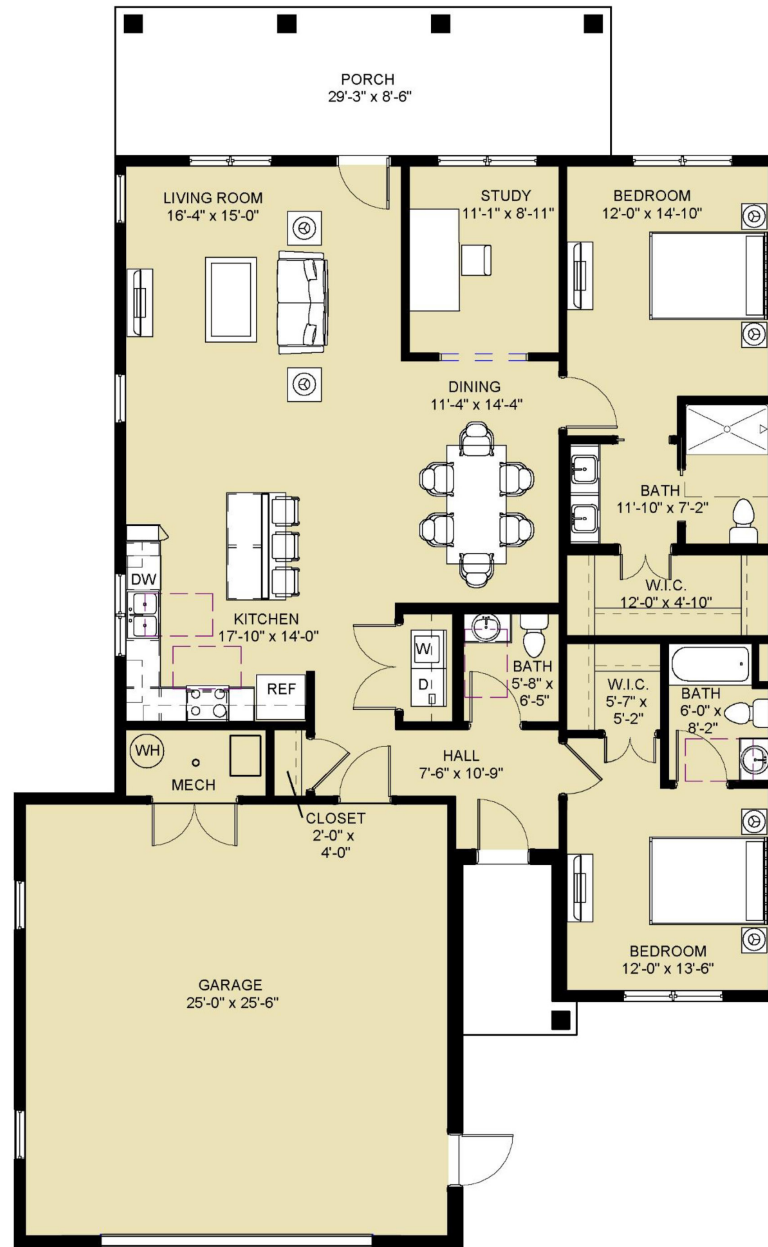

East Bay ~ Cottage Home C

Two-Bedroom, Three-Bath

1,634 sq. ft.

Dimensions are approximate.

Dimensions and layout are proposed and conceptual only, and are based upon preliminary development plans which are subject to withdrawal, revisions and other changes.