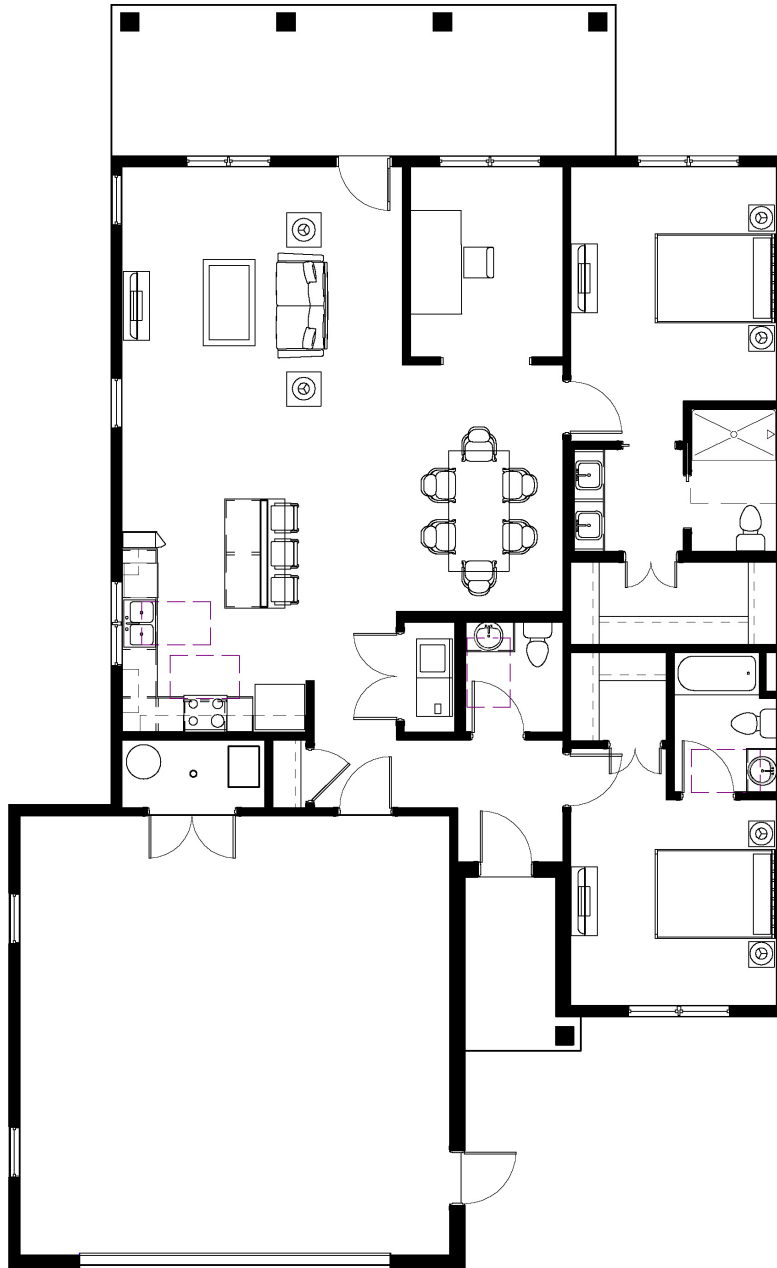

East Bay ~ Cottage Home C

Two-Bedroom, Three-Bath

1,634 sq. ft.

Dimensions are approximate.

Dimensions and layout are proposed and conceptual only, and are based upon preliminary development plans which are subject to withdrawal, revisions and other changes.