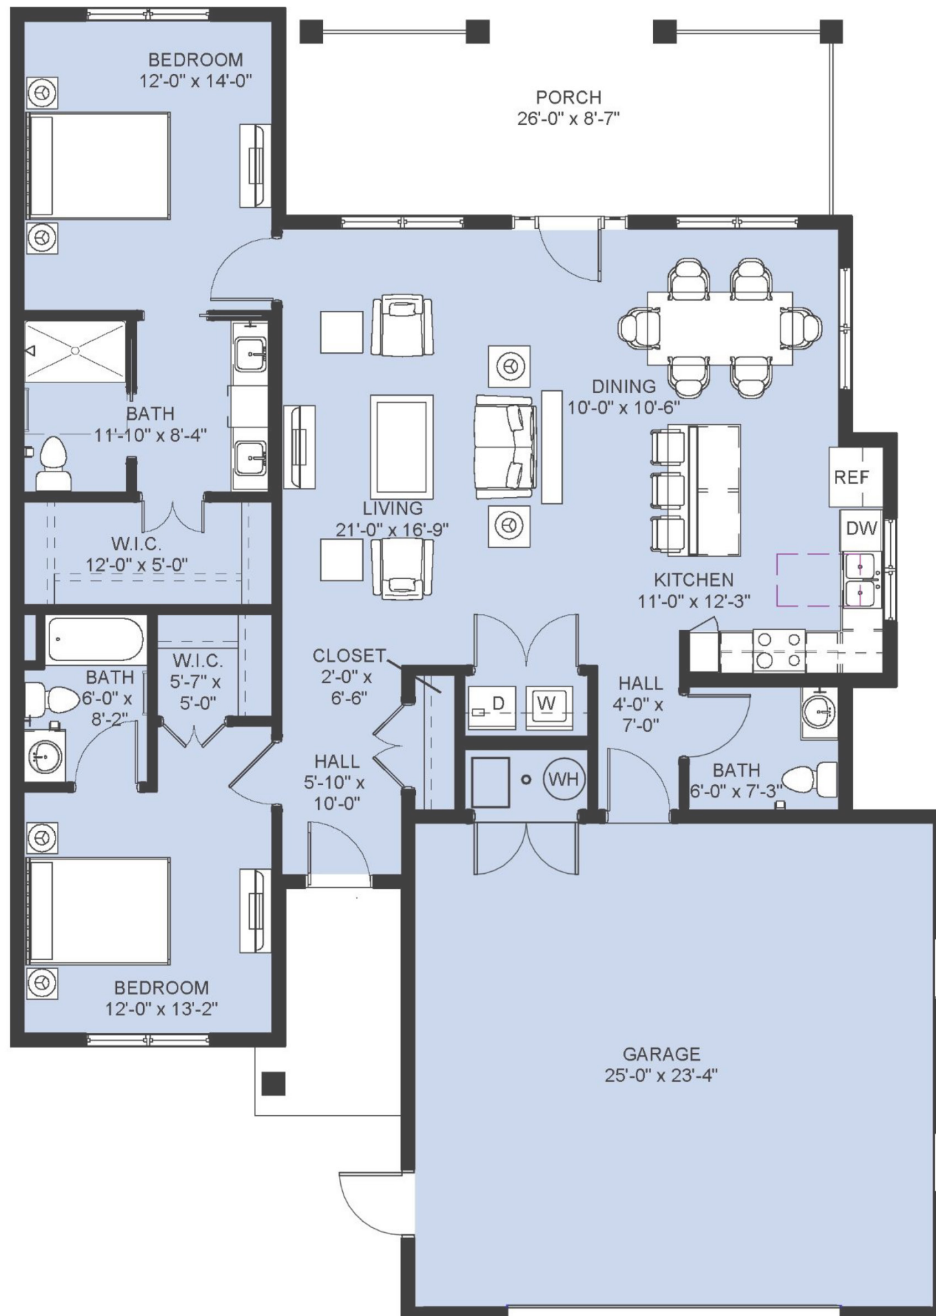

Leelanau~ Cottage Home A

Two-Bedroom, Three-Bath (right garage)

1,474 sq. ft.

Dimensions are approximate.

Dimensions and layout are proposed and conceptual only, and are based upon preliminary development plans which are subject to withdrawal, revisions and other changes.