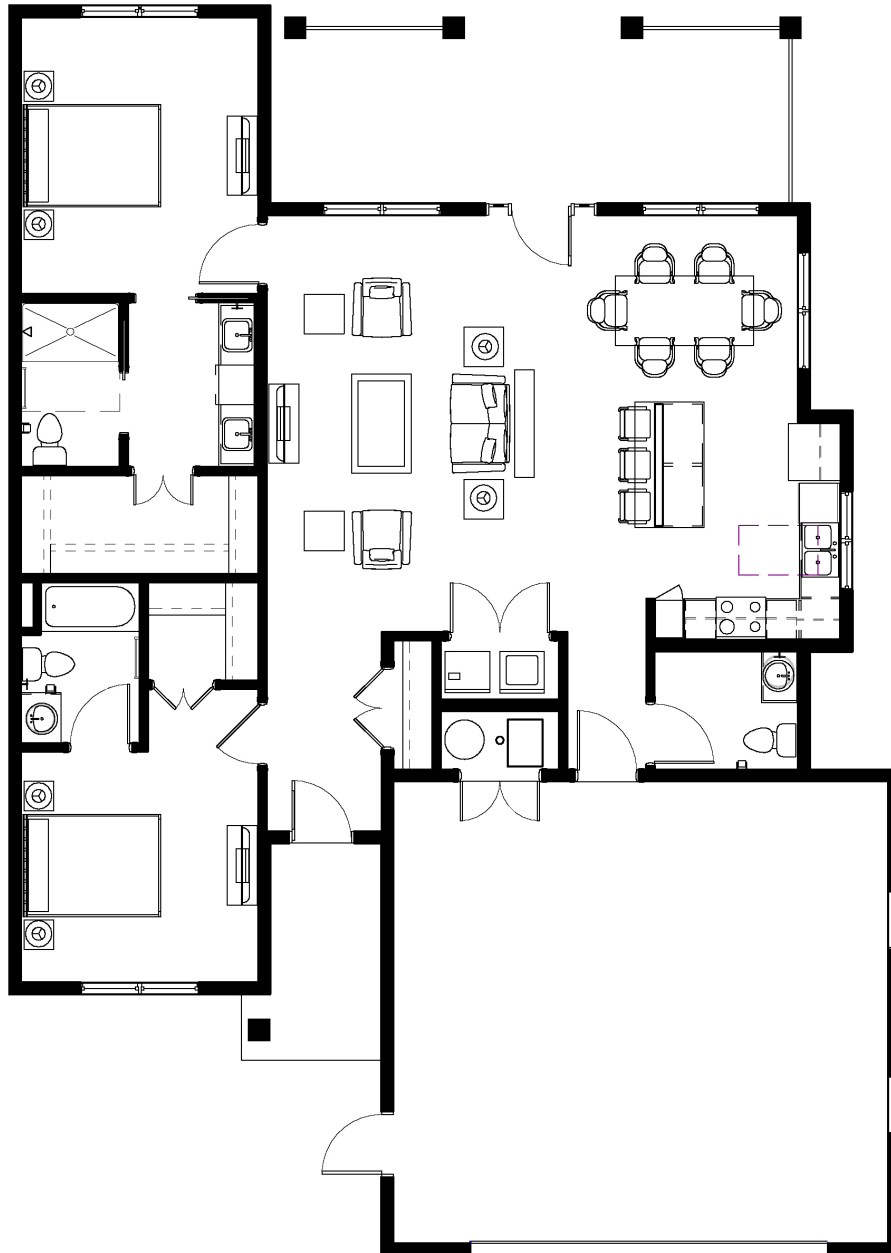

Leelanau~ Cottage Home A

Two-Bedroom, Three-Bath (right garage)

1,474 sq. ft.

Dimensions are approximate.

Dimensions and layout are proposed and conceptual only, and are based upon preliminary development plans which are subject to withdrawal, revisions and other changes.