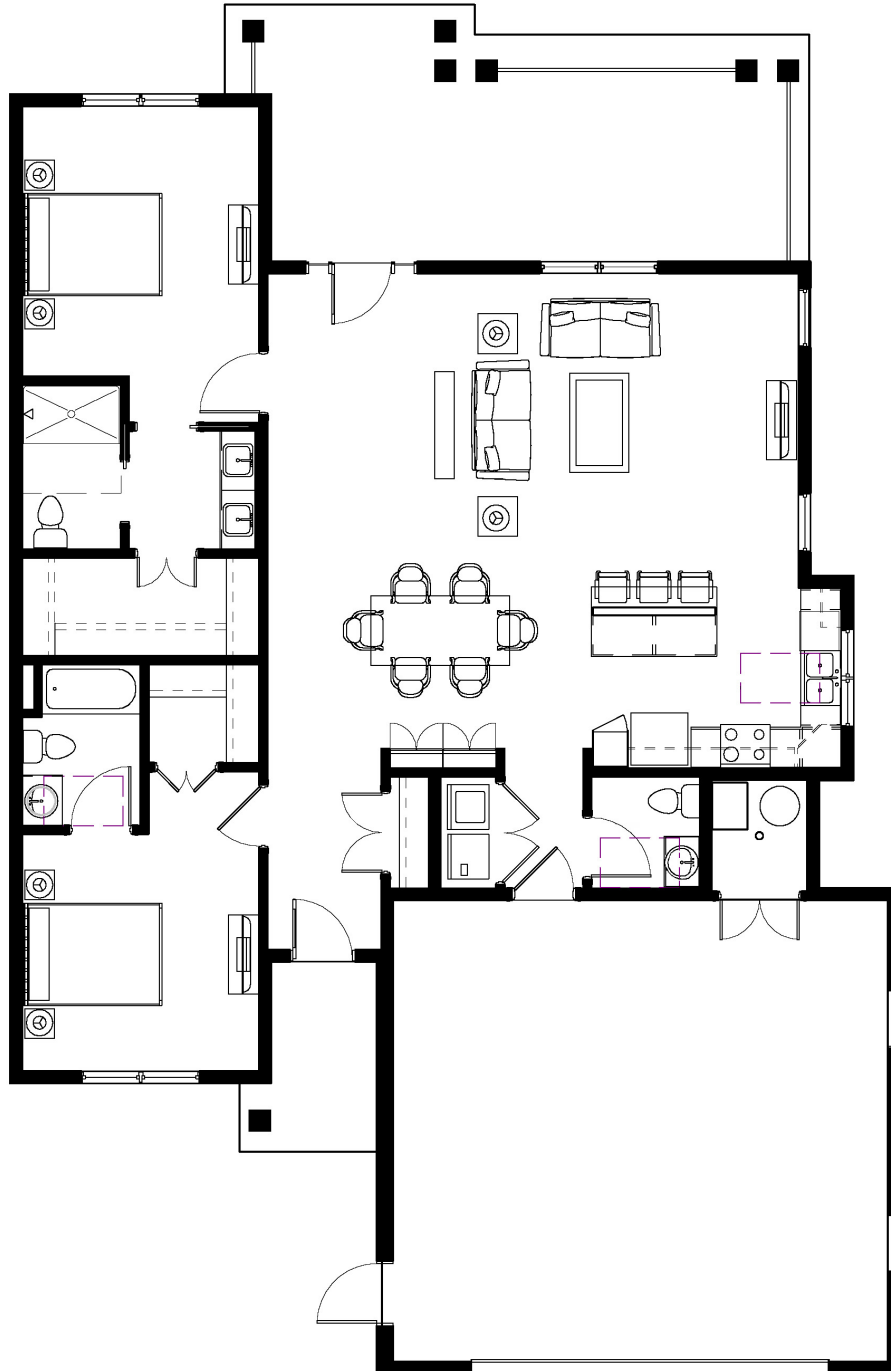

Northport ~ Cottage Home B

Two-Bedroom, Three-Bath

1,544 sq. ft.

Dimensions are approximate.

Dimensions and layout are proposed and conceptual only, and are based upon preliminary development plans which are subject to withdrawal, revisions and other changes.