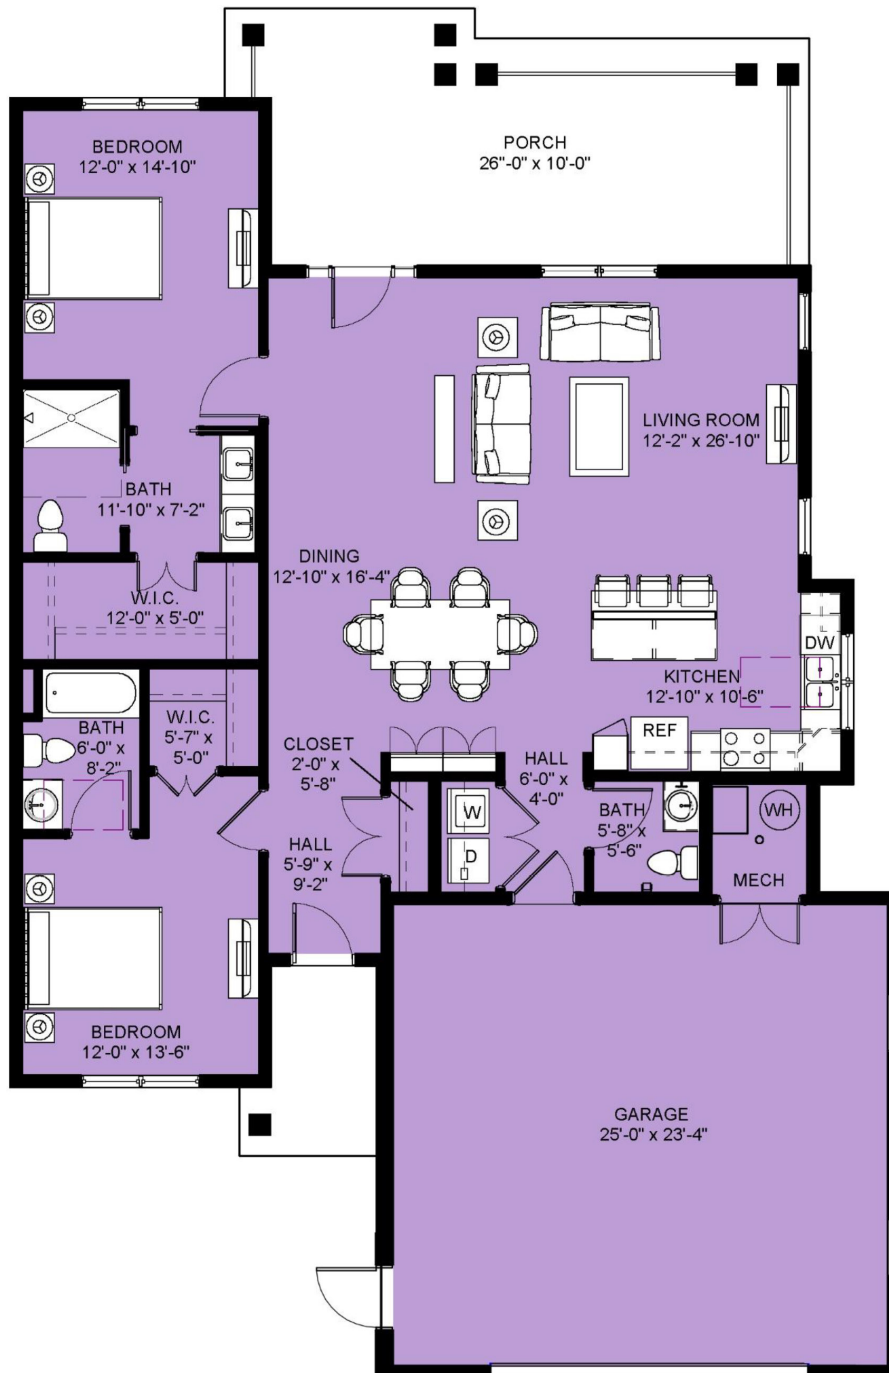

Northport ~ Cottage Home B

Two-Bedroom, Three-Bath

1,544 sq. ft.

Dimensions are approximate.

Dimensions and layout are proposed and conceptual only, and are based upon preliminary development plans which are subject to withdrawal, revisions and other changes.