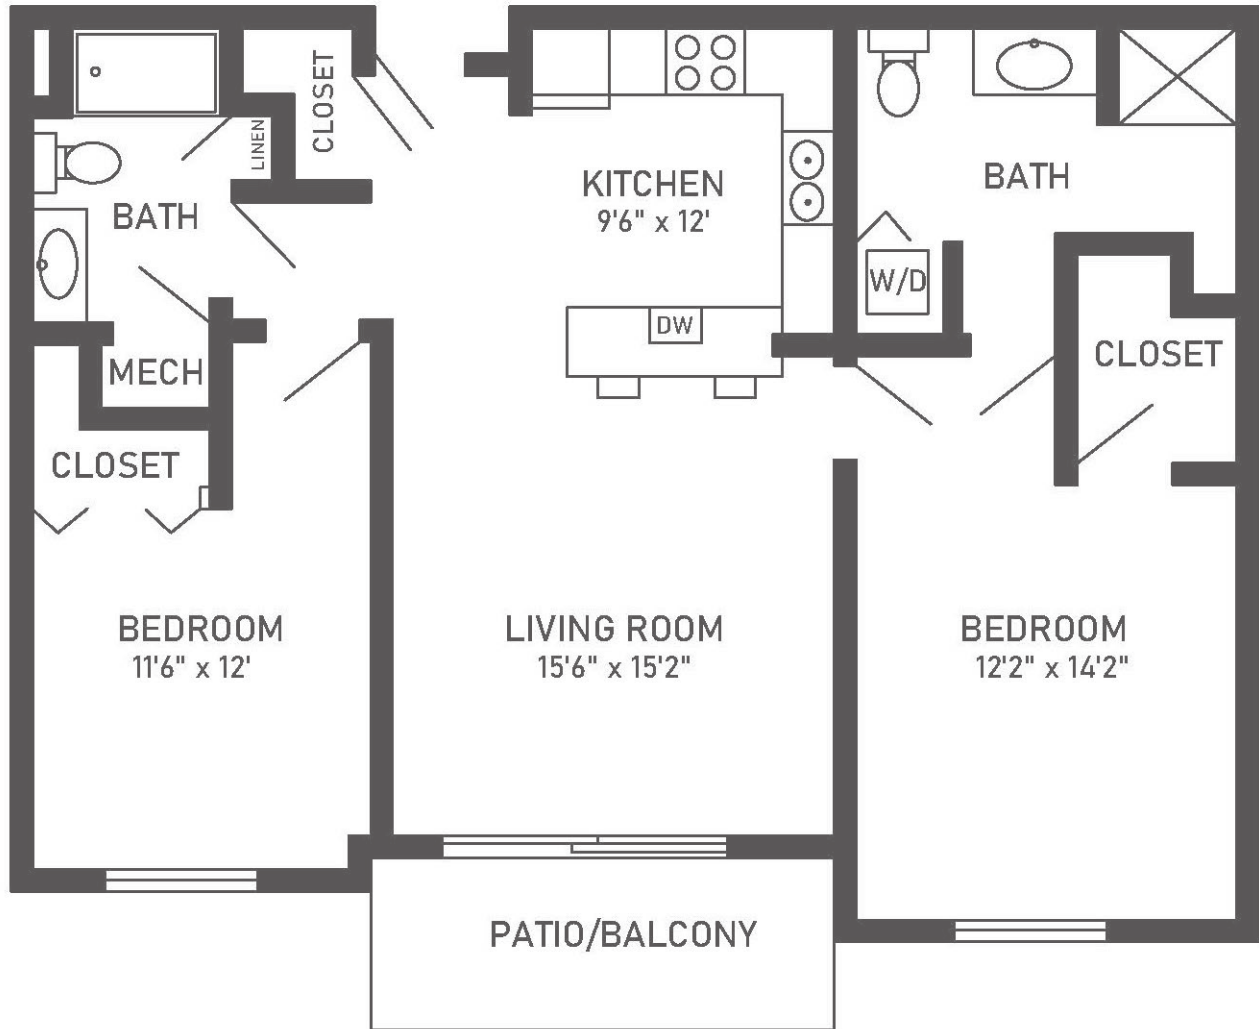

Ontario
Two-Bedroom, Two-Bath (Peninsula)

1,094 sq. ft.

Dimensions are approximate.

2510 Lake Michigan Drive NW, Grand Rapids, MI 49504 (616) 735-6080 CovLivingGreatLakes.org

Covenant Living Communities & Services is a ministry of the Evangelical Covenant Church and does not discriminate pursuant to the federal Fair Housing Act. All faiths and beliefs are welcome.